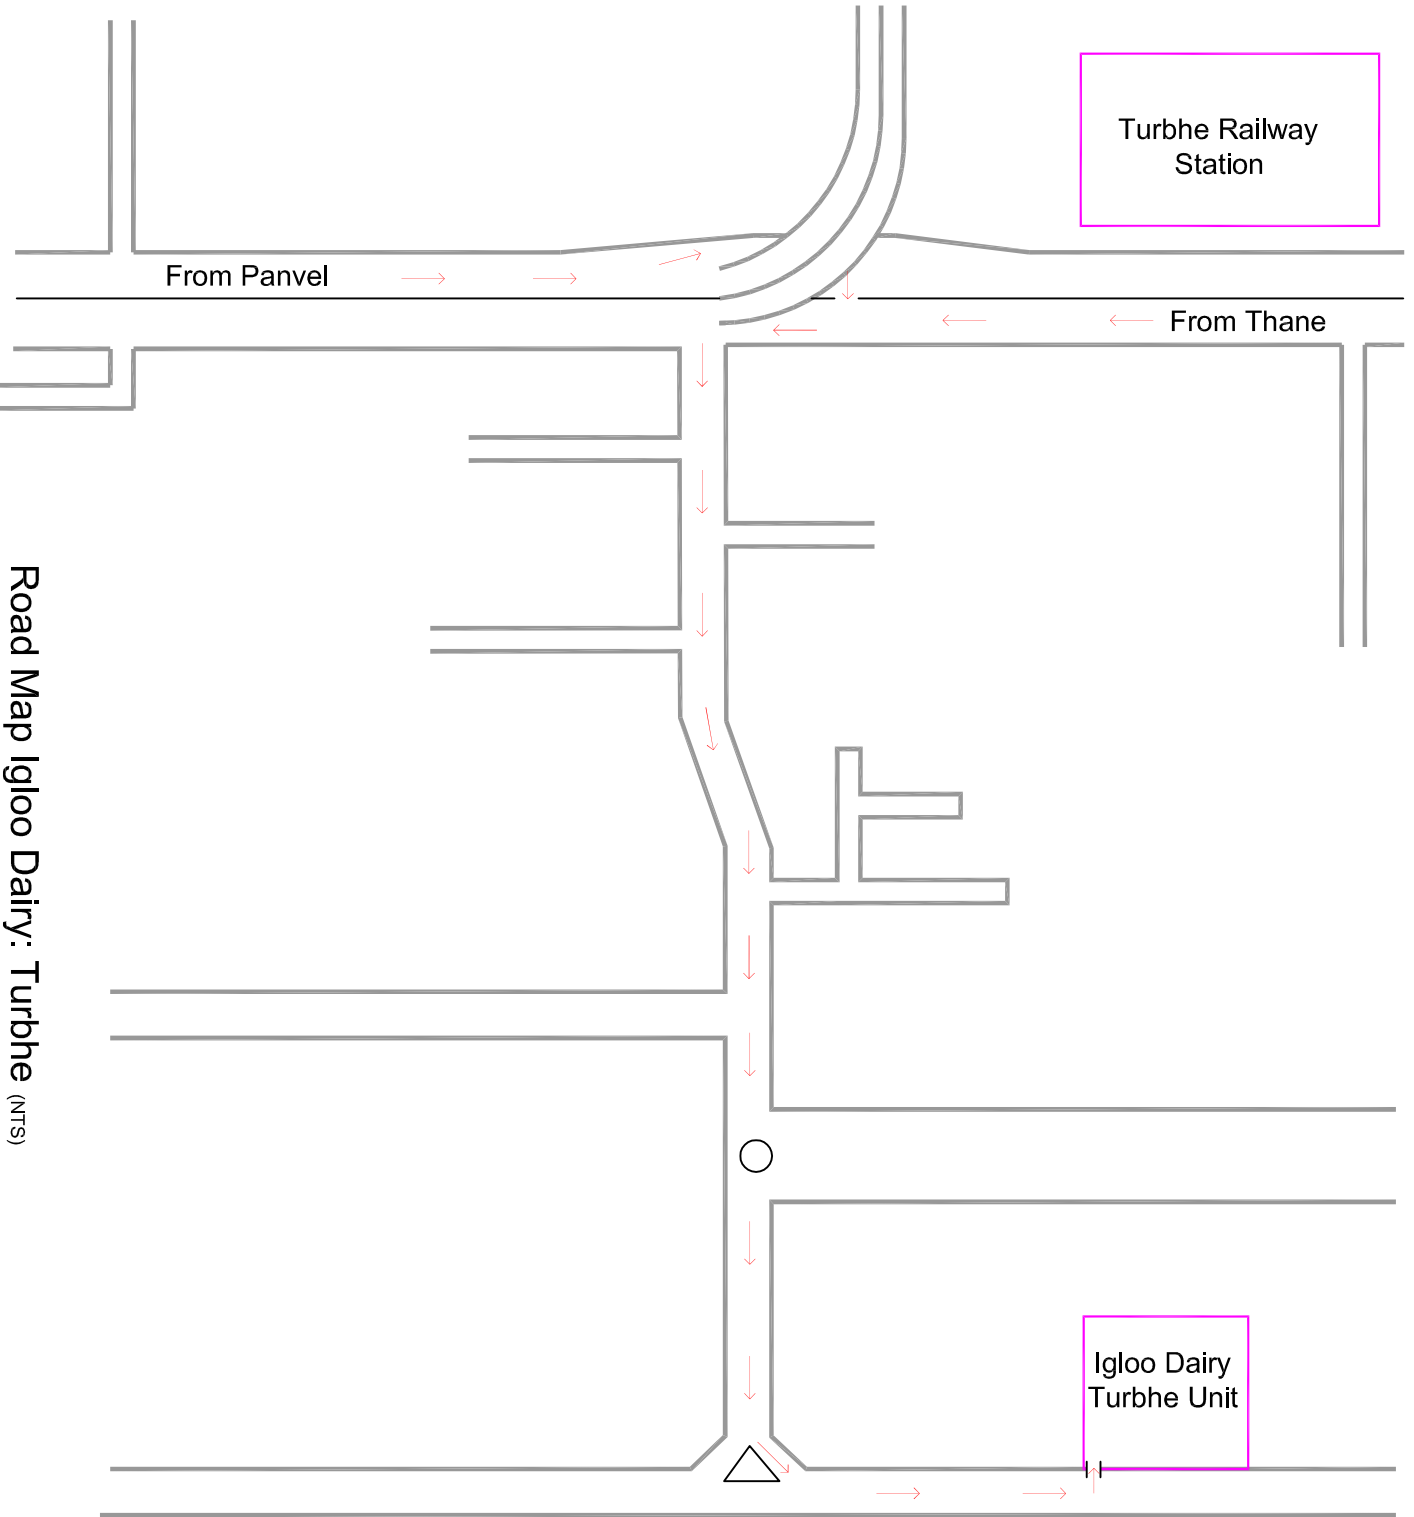

Turbhe Railway Station

From Panvel

From Thane

Igloo Dairy  
Turbhe Unit

**Road Map Igloo Dairy: Turbhe (NTS)**

Plot No. D-57, MIDC, TTC Industrial Area, Turbhe, Navi Mumbai-400 708